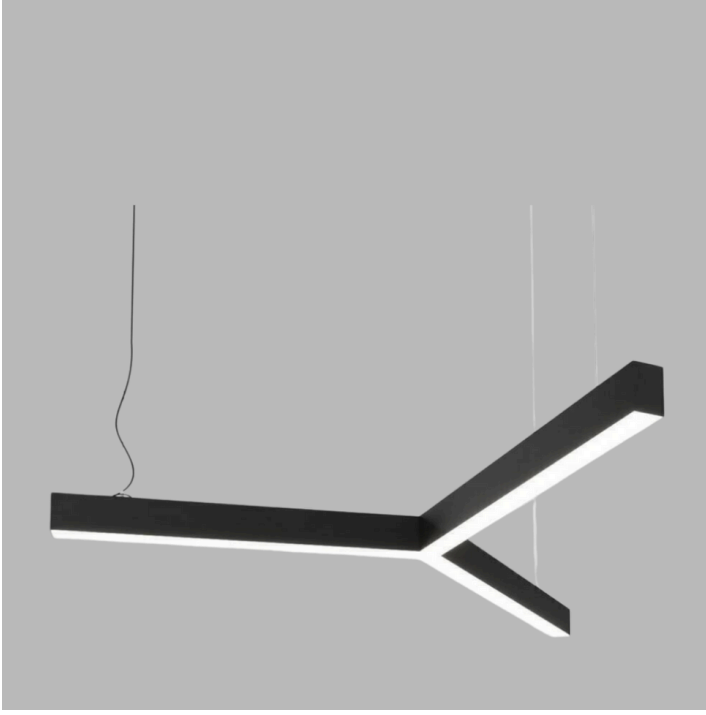

YULA

ARCHITECTURAL LINEAR LUMINAIRES

VAR01 9980P SS30
VAR01 9980P SS40
VAR01 9980P SS60

MECHANICAL SPECS / MEKANİK ÖZELLİKLER

Application Areas Uygulama Alanları	Sales room - Residential areas - Hospital - Commercial building
Luminaire Type Ürün Tipi	LED Architectural Pendant
Luminaire Body Ürün Gövdesi	Luminaire body DKP steel. Electrostatic powder coating
Luminaire Diffuser Ürün Difüzörü	Opal diffuser
Luminaire Colour Ürün Gövde Rengi	S : Ral 9005 Jet black / B : Ral 9016 Traffic White / G : Ral 9006 Grey
Ingress Protection (IP) Rating IP Sınıfı	IP40
Impact Resistance (IK) Rating IK Sınıfı	IK02